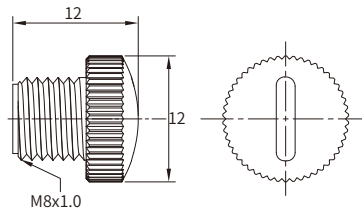

■ M8 Protection Cap for Female Connector

- Cover series: M8
- Gender: For female
- Locking type: Fix screw
- Part No.: PCSM8x1.0-4

■ General information

Nut/Screw: Aluminium alloy with nickel plated

IP rating: IP67 In locked condition

■ M8 Protection Cap for Female Connector

- Cover series: M8
- Gender: For female
- Locking type: Fix screw
- Part No.: PCSM8x1.0-5

■ General information

Nut/Screw: Aluminium alloy with nickel plated

IP rating: IP67 In locked condition