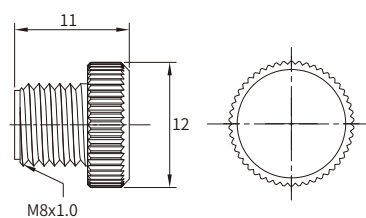

■ M8 Protection Cap for Female Connector

- Cover series: M8
- Gender: For female
- Locking type: Fix screw
- Part No.: PCSM8x1.0-4

■ General information

Nut/Screw: Aluminium alloy with nickel plated

IP rating: IP67 In locked condition

■ M8 Protection Cap for Female Connector

- Cover series: M8
- Gender: For female
- Locking type: Fix screw
- Part No.: PCSM8x1.0-5

■ General information

Nut/Screw: Aluminium alloy with nickel plated

IP rating: IP67 In locked condition